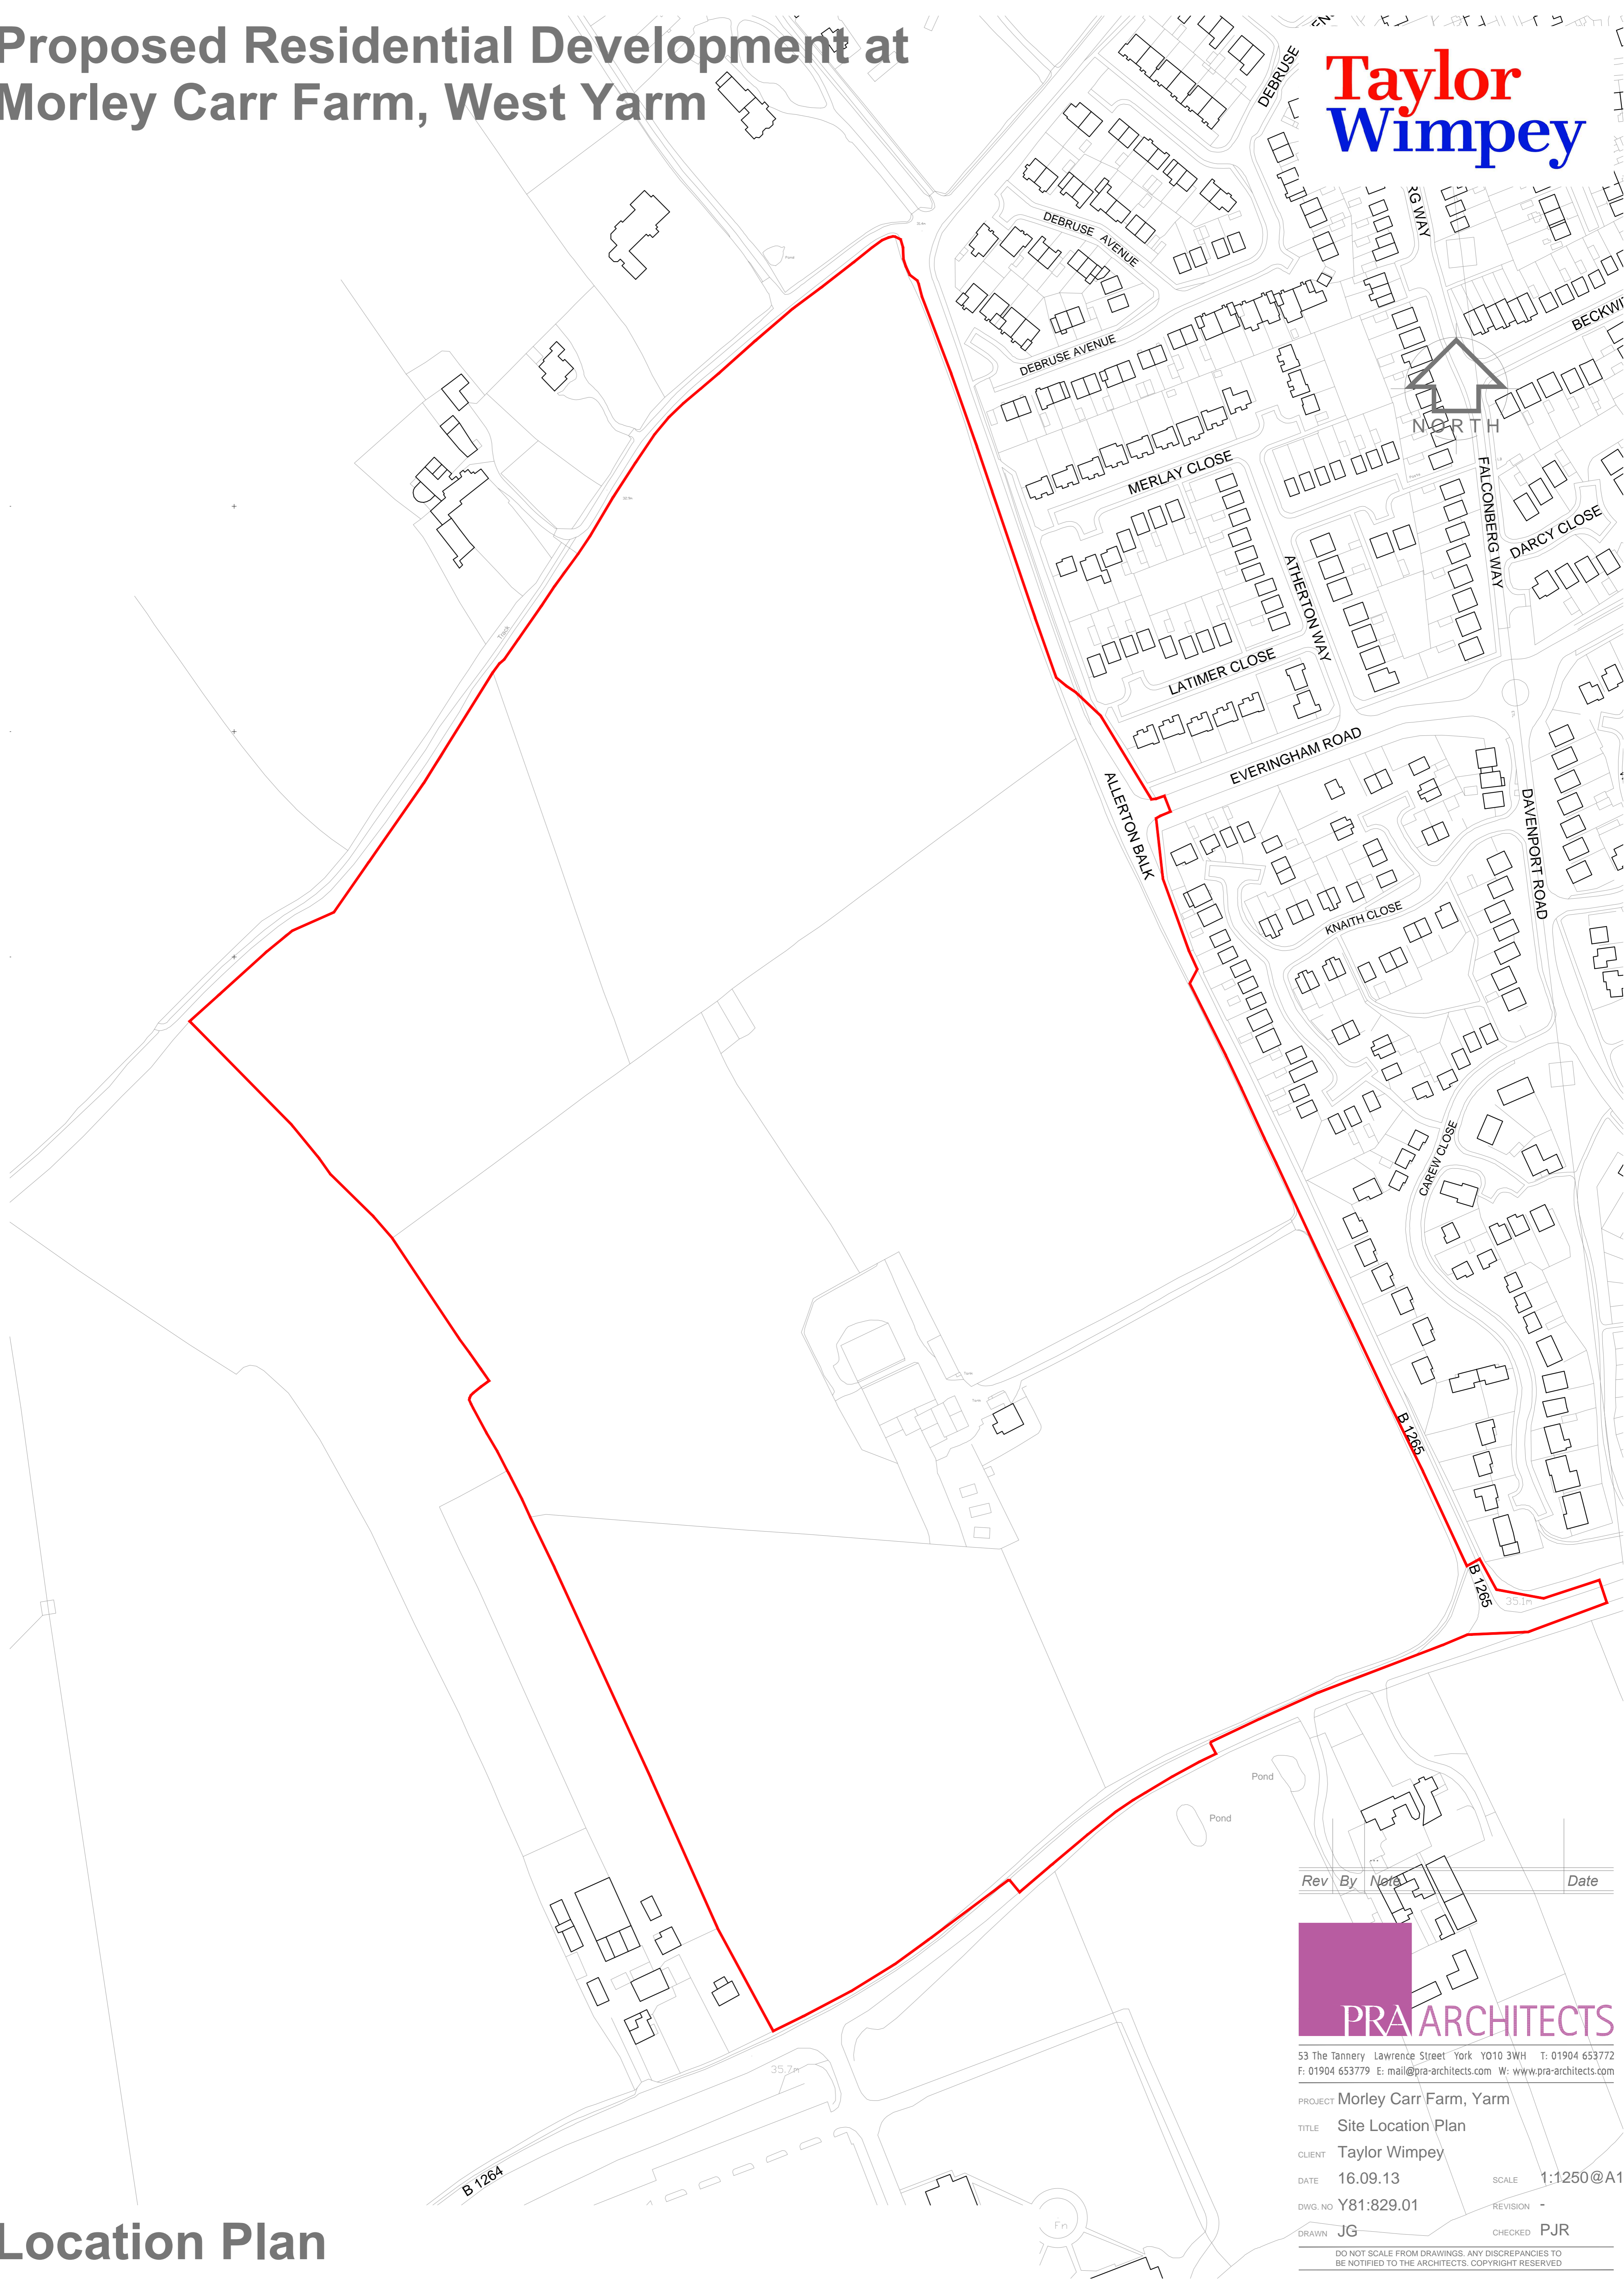

Proposed Residential Development at Morley Carr Farm, West Yarm

Taylor Wimpey

Location Plan

Rev	By	Date
	Neta	

PRA ARCHITECTS

53 The Tannery Lawrence Street York YO10 3WH T: 01904 653772
F: 01904 653779 E: mail@pra-architects.com W: www.pra-architects.com

PROJECT Morley Carr Farm, Yarm
TITLE Site Location Plan
CLIENT Taylor Wimpey
DATE 16.09.13 SCALE 1:1250@A1
DWG NO Y81:829.01 REVISION -
DRAWN JG CHECKED PJR

DO NOT SCALE FROM DRAWINGS. ANY DISCREPANCIES TO BE NOTIFIED TO THE ARCHITECTS. COPYRIGHT RESERVED